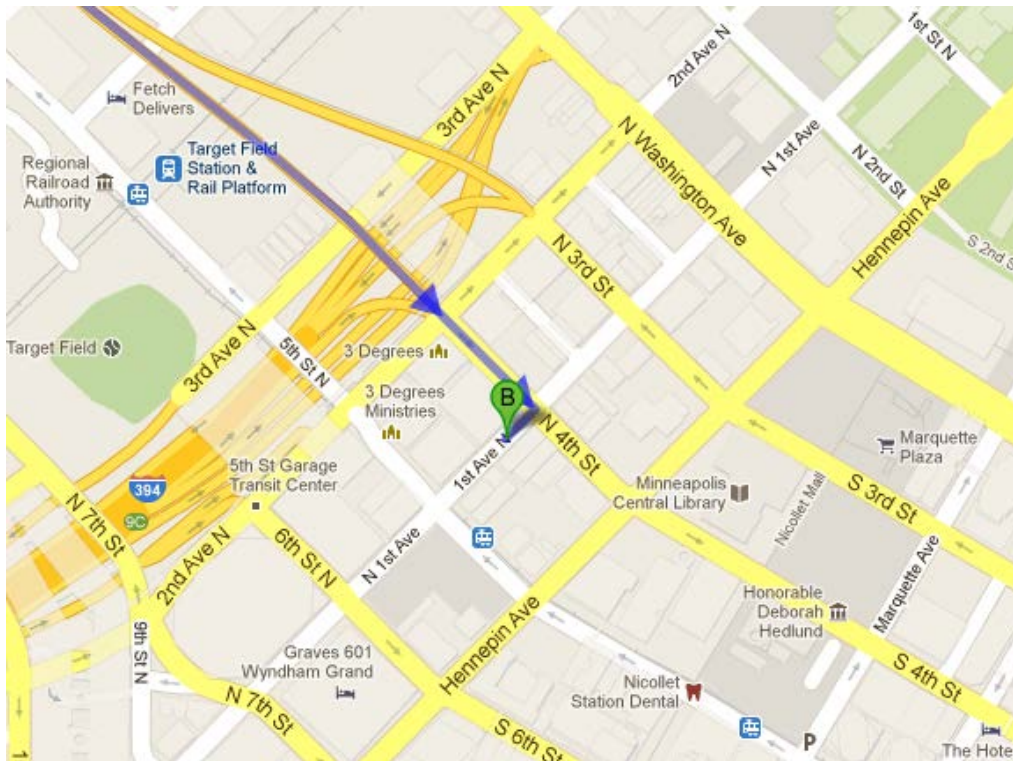

Calabrio Corporate Office

400 1st Avenue North | Suite 300
Minneapolis, MN 55401
(P) 763.795 7840

Directions to Calabrio from the North:

Start going South on MN-610
Exit on MN-252 S toward Minneapolis
Merge onto I-94 E
Take exit 230 for 4th Street North
Merge onto N 4th Street
Turn right onto 1st Avenue

We are located in the Wyman Building on the 3rd floor

Directions to Calabrio from the South:

Start going north on I-35W North
Take exit 16A W on the left toward Downtown/I-94 W
Continue straight onto 5th Avenue S
Turn left on 7th Street S
Turn right onto N 1st Avenue

We are located in the Wyman Building on the 3rd floor

Directions to Calabrio from the airport

Merge onto MN-5

Take the MN-55 W/MN-55 E exit towards Minneapolis Fort Snelling/ Hastings

Keep left, follow signs for MN-55 W

Continue onto MN-62 W

Take I-35 W N exit

Take exit 16A W on the left towards Downtown/ I-94 W

Continue straight onto 5th Avenue

Turn left on 7th Street S

Turn right onto N 1st Avenue

We are located in the Wyman Building on the 3rd floor