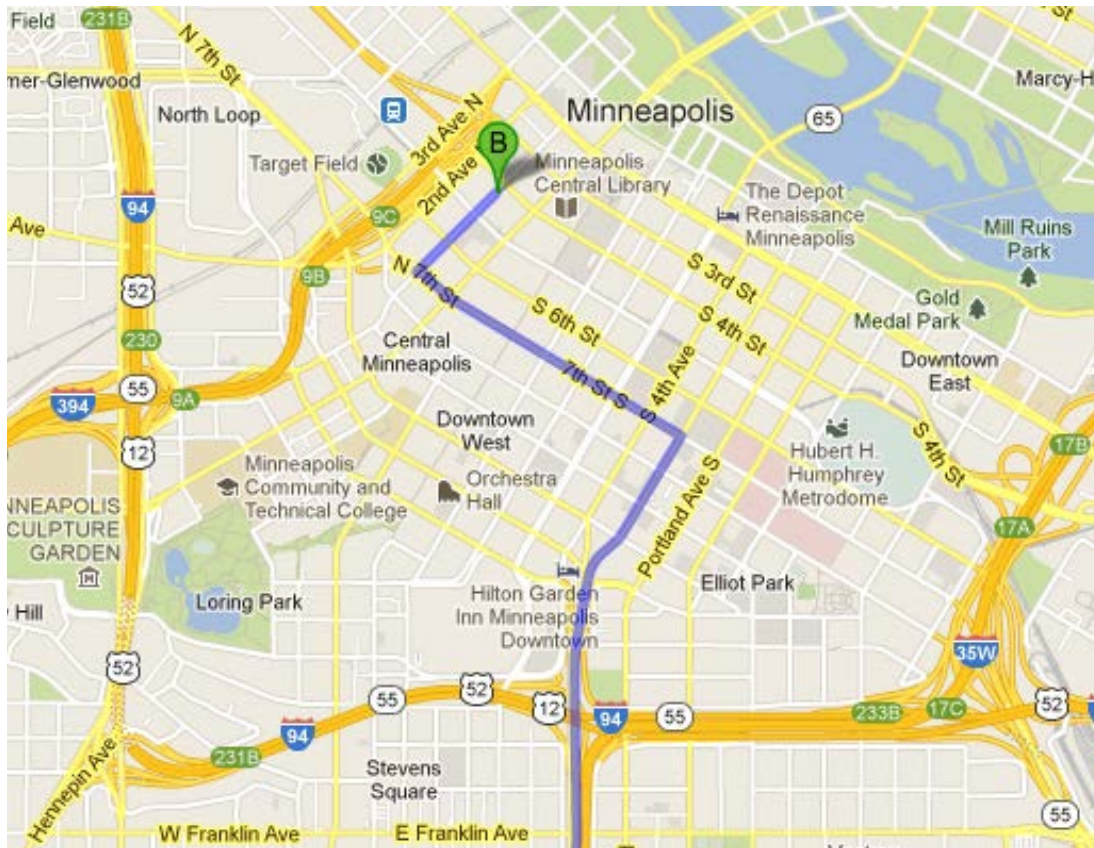

Calabrio Corporate Office

400 1st Avenue North | Suite 300
Minneapolis, MN 55401
(P) 763.795 7840

Directions to Calabrio from the North:

Start going South on MN-610
Exit on MN-252 S toward Minneapolis
Merge onto I-94 E
Take exit 230 for 4th Street North
Merge onto N 4th Street
Turn right onto 1st Avenue

We are located in the Wyman Building on the 3rd floor

Directions to Calabrio from the South:

Start going north on I-35W North
Take exit 16A W on the left toward Downtown/I-94 W
Continue straight onto 5th Avenue S
Turn left on 7th Street S
Turn right onto N 1st Avenue

We are located in the Wyman Building on the 3rd floor

Directions to Calabrio from the airport

Merge onto MN-5

Take the MN-55 W/MN-55 E exit towards Minneapolis Fort Snelling/ Hastings

Keep left, follow signs for MN-55 W

Continue onto MN-62 W

Take I-35 W N exit

Take exit 16A W on the left towards Downtown/ I-94 W

Continue straight onto 5th Avenue

Turn left on 7th Street S

Turn right onto N 1st Avenue

We are located in the Wyman Building on the 3rd floor